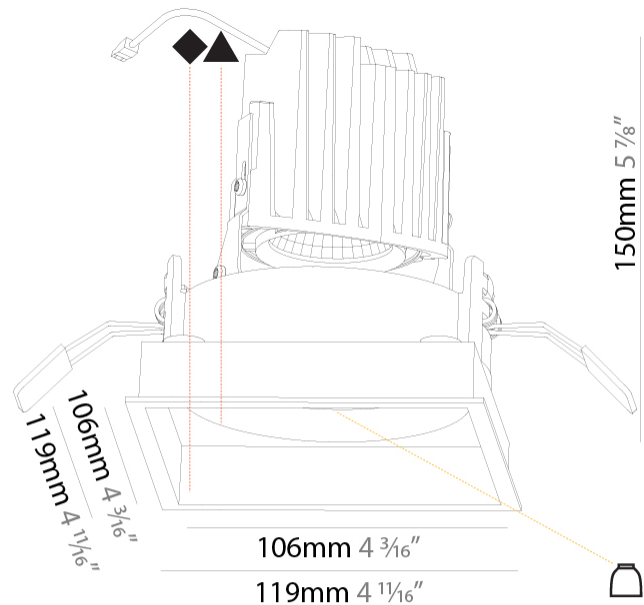

GENERAL

Series: Bioniq
Subseries: Bioniq Square Deep
Brand: Prolicht
Division: Architectural
Mounting Type: Recessed
Mounting Location: Ceiling
Subcategory: Downlight

PHYSICAL

Shape: Square
Length (mm): 119
Length (in): 4 11/16
Width (mm): 119
Width (in): 4 11/16
Depth (mm): 150
Depth (in): 5 7/8
Ceiling Thickness (mm): 10 / 12.5 / 15
Ceiling Thickness (in): 3/8 or 1/2 or 9/16
Min. Recessing Depth (mm): 170
Min. Recessing Depth (in): 6 11/16
Light Distribution: Downlight
Weight (kg): 0.626
Weight (lbs): 1.38
Fixture Finish: SSR / BKV / CWI / CRY / HAB / UFT / ITA / RUA / FTG / MYG / LOD / PUS / FRO / FUP / KIA / POP / BLS / SPG / MEY / GOH / GUM / CHC / COM / ABZ / JAG / OBR / MOS / ROR
Fixture Material: Aluminum Die Cast
Cut-out Measurements: 114mm / 4 1/2" x 114mm / 4 1/2"

LED

Number of LEDs: 1
Color Temperature (°K): 2700 / 3000 / 3500 / 4000
Max. Delivered Lumen (lm): 940 / 980 / 1029 / 1050
Nominal Lumen (lm): 1386 / 1438 / 1511 / 1542
CRI: >90 CRI

OPTICAL

Reflector: 20 / 40 / 60

RATINGS AND CERTIFICATIONS

Certified By: Certified for North American Standards
IP rating: IP20

114 x 114mm
4 1/2" x 4 1/2"

170mm
6 1/4"

10 | 15mm
3/8" | 9/16"

106mm 4 3/16"

119mm 4 11/16"

150mm 5 7/8"