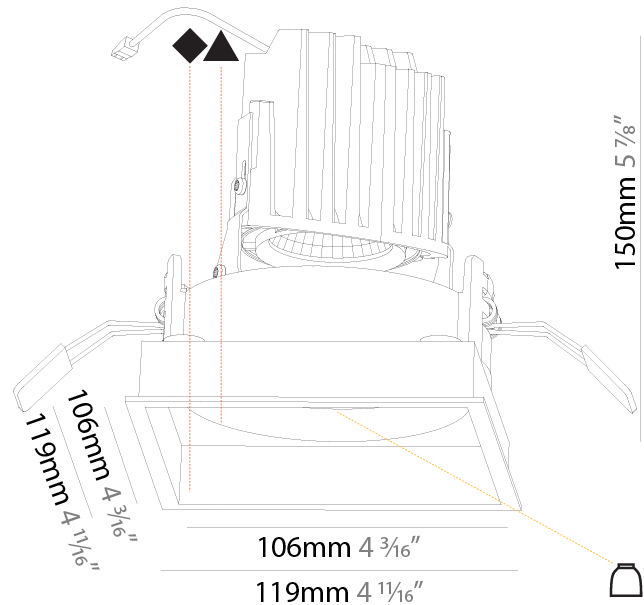

GENERAL

Series: Bioniq
Subseries: Bioniq Square Deep
Brand: Prolicht
Division: Architectural
Mounting Type: Recessed
Mounting Location: Ceiling
Subcategory: Downlight

PHYSICAL

Shape: Square
Length (mm): 119
Length (in): 4 11/16
Width (mm): 119
Width (in): 4 11/16
Depth (mm): 150
Depth (in): 5 7/8
Ceiling Thickness (mm): 10 / 12.5 / 15
Ceiling Thickness (in): 3/8 or 1/2 or 9/16
Min. Recessing Depth (mm): 170
Min. Recessing Depth (in): 6 11/16
Light Distribution: Downlight
Weight (kg): 0.592
Weight (lbs): 1.31
Fixture Finish: SSR / BKV / CWI / CRY / HAB / UFT / ITA / RUA / FTG / MYG / LOD / PUS / FRO / FUP / KIA / POP / BLS / SPG / MEY / GOH / GUM / CHC / COM / ABZ / JAG / OBR / MOS / ROR
Fixture Material: Aluminum Die Cast
Cut-out Measurements: 114mm / 4 1/2" x 114mm / 4 1/2"

ELECTRICAL

Lamp Type: LED (Zhaga Standard)
Total Output Wattage (W): 15
Dimming: Dali Dimming
Driver Included: No
Driver Location: Recessed Housing
Driver Type: Constant Current 120Vac
Housing: See components
Input Voltage (V): 120
Constant Current (MA): 350

LED

Number of LEDs: 1
Color Temperature (°K): Warm Dim
Max. Delivered Lumen (lm): 760
Nominal Lumen (lm): 1140
CRI: >90 CRI
Lamp Life (hrs): 50000

OPTICAL

Reflector°: 20 / 40 / 60
Adjustability: Rotational 355°; Tilt 30°

RATINGS AND CERTIFICATIONS

Certified By: Certified for North American Standards
IP rating: IP20